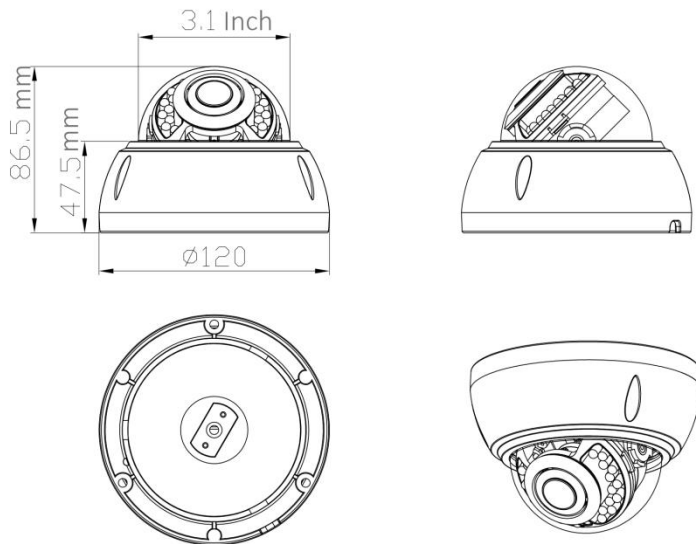

## 1080P Starlight Network Dome Camera

### Features

- ◆ 1080P@25fps
- ◆ -V2: Support WDR
- ◆ HD lens:3.6mm (6mm optional)
- ◆ Support ONVIF(profile S)
- ◆ Support H.265+/H.265/H.264+/H.264
- ◆ Video compression, multi-level video quality configuration
- ◆ Support intelligent video: Tripwire, Intrusion, Missing Object;
- ◆ Protection level is IP66,IK10(optional)
- ◆ Supporting WEB, VMS, MYEYE platform;
- ◆ Support mobile phone monitoring (IOS, Android);

### Specification

Camera	
Model	JF-IPC-BM4420-IR2-V2
Image Sensor	1/2.8" 1080P Exmor CMOS
Min.illumination	0.001Lux@F1.2(Color)/0.0001Lux@F1.2(B/W)
Lens	3.6mm (6mm optional)
Day/Night	IR CUT
Wide Dynamic Range	120dB
Max.IR Distance	30m
Video Compression	H.265+/H.265/H.264+/H.264
Multi-streaming	Dual-stream
Frame Rate	1080P@25fps
Intelligent Video	Tripwire, Intrusion, MissingObject
Compatibility	ONVIF
Interface	
Audio In/Out	--
Memory Slot	--
Alarm In/Out	--
General	
Ingress Protection	IP66,IK10(optional)
Working Temperature	-20℃~+65℃
Material	Metal
Power	DC12V±10%,PoE

### Dimensions