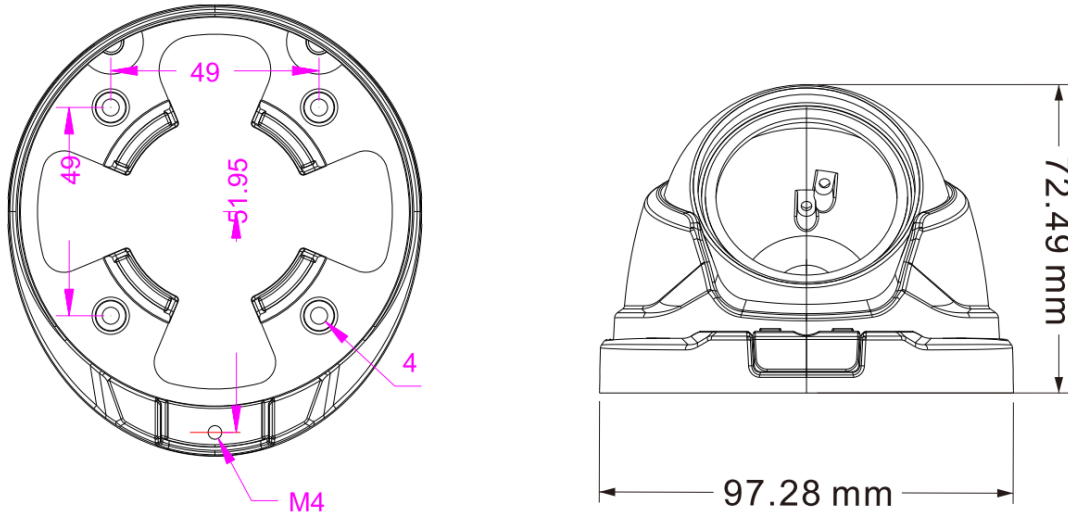

### Specification

Camera	
Model	JF-IPC-HE4240-IR2
Image Sensor	1/3" 4MP CMOS
Min.illumination	0.01Lux@F1.2(Color)/0.001Lux@F1.2(B/W)
Lens	3.6mm (6mm optional)
Day/Night	IR CUT
Wide Dynamic Range	120dB
Max.IR Distance	30m
Video Compression	H.265+/H.265/H.264+/H.264
Multi-streaming	Dual-stream
Frame Rate	4MP@25fps/3MP@25fps
Intelligent Video	Tripwire,Intrusion,SceneChange,Abandoned/MissingObject
Compatibility	ONVIF
Interface	
Audio In/Out	--
Memory Slot	--
Alarm In/Out	--
General	
Ingress Protection	IP66
Working Temperature	-20℃~+65℃
Material	Metal
Power	DC12V±10%,PoE

### Dimensions