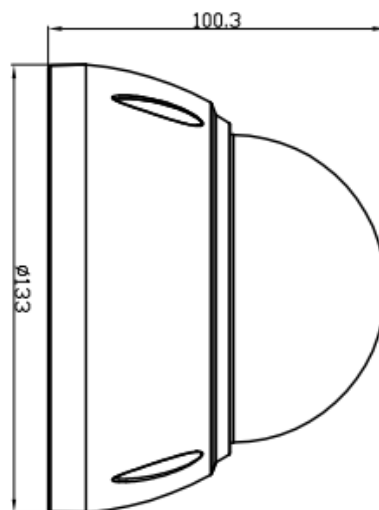

JF-IPC-BMB2351L-IR3-VF

5MP Lite Network Dome Camera

Features

- ◆ 5MP@15fps/4MP@25fps
- ◆ -VF: Manual Focus
- ◆ HD lens: 2.8-12mm
- ◆ Support ONVIF(profile S)
- ◆ Support H.265+/H.265/H.264+/H.264 Video compressions, multi-level video quality configuration;
- ◆ Support intelligent video: Tripwire, Intrusion, Scene Change, Abandoned/Missing Object;
- ◆ Protection level is IP66, IK10(optional);
- ◆ Supporting WEB, VMS, MYEYE platform;
- ◆ Support mobile phone monitoring (IOS, Android);

Specification

Camera	
Model	JF-IPC-BMB2351L-IR3-VF
Image Sensor	1/2.5" 5MP CMOS
Min.illumination	0.01Lux@F1.2(Color)/0.001Lux@F1.2(B/W)
Lens	2.8-12mm
Day/Night	IR CUT
Wide Dynamic Range	DWDR
Max.IR Distance	40m
Video Compression	H.265+/H.265/H.264+/H.264
Multi-streaming	Dual-stream
Frame Rate	5MP@15fps/4MP@25fps
Intelligent Video	Tripwire, Intrusion, Scene Change, Abandoned/Missing Object;
Compatibility	ONVIF
Interface	
Audio In/Out	1/1
Memory Slot	Micro SD, Max 128G
Alarm In/Out	2/1
General	
Ingress Protection	IP66,IK10(optional)
Working Temperature	-20°C~+65°C
Material	Plastic
Power	DC12V±10%,PoE

JF-IPC-BMB2351L-IR3-VF

5MP Lite Network Dome Camera

Dimensions

Accessories (optional)

JF TECH Co.,Ltd.
Headquarters(Hangzhou):
Building 9, Yinhu Innovation Center, Hangzhou, China
Business Center(Shenzhen):
A 7th Floor, Block Sakata 5 Avenue and Chong Hing Times Tower Shenzhen
All Rights Reserved • Specifications subject to change without notice.