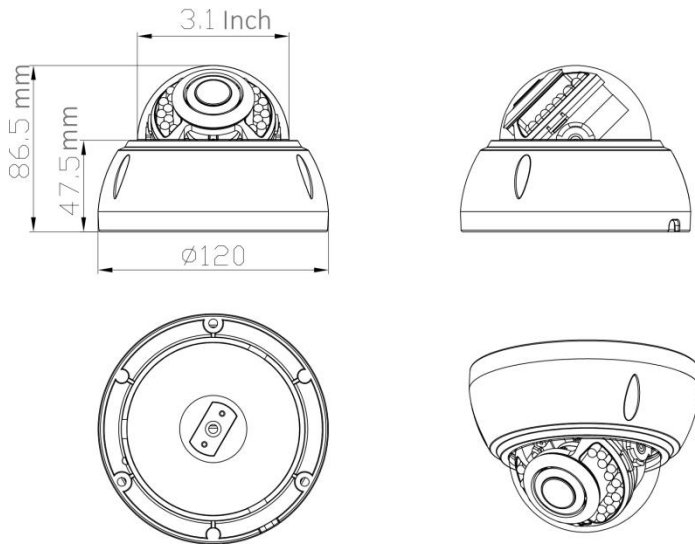

JF-AHC-BM6380L-IR2

8MP Low Illumination AHD Dome Camera

Dimensions

Accessories (optional)

JF TECH Co.,Ltd.
Headquarters(Hangzhou):
Building 9, Yinhu Innovation Center, Hangzhou, China
Business Center(Shenzhen):
A 7th Floor, Block Sakata 5 Avenue and Chong Hing Times Tower Shenzhen
All Rights Reserved • Specifications subject to change without notice.

Website:<http://www.jftech.com>
Tel:+86-0571-23271188

Tel:+86-0755-32898088