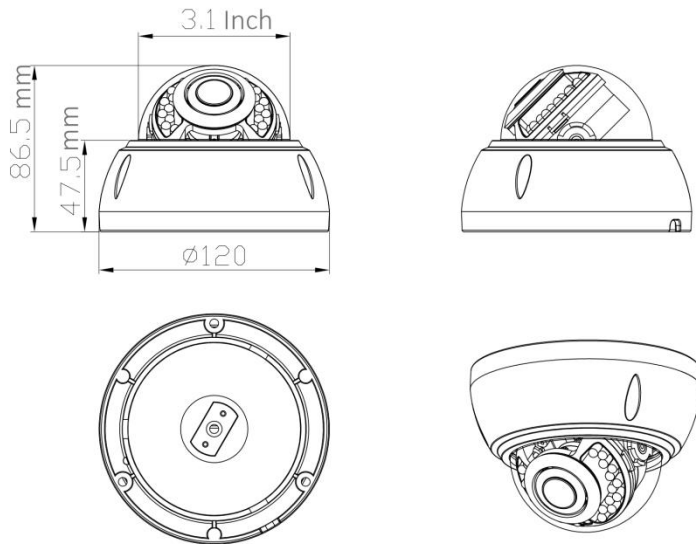

JF-IPC-BM6320L-IR2

4K Ultra-HD Network Dome Camera

Dimensions

Accessories (optional)

Bracket	Junction Box
PA-BR-W2	PA-BO-C1

JF TECH Co.,Ltd.
Headquarters(Hangzhou):
Building 9, Yinhu Innovation Center, Hangzhou, China
Business Center(Shenzhen):
A 7th Floor, Block Sakata 5 Avenue and Chong Hing Times Tower Shenzhen
All Rights Reserved • Specifications subject to change without notice.

Website:<http://www.jftech.com>
Tel:+86-0571-23271188

Tel:+86-0755-32898088